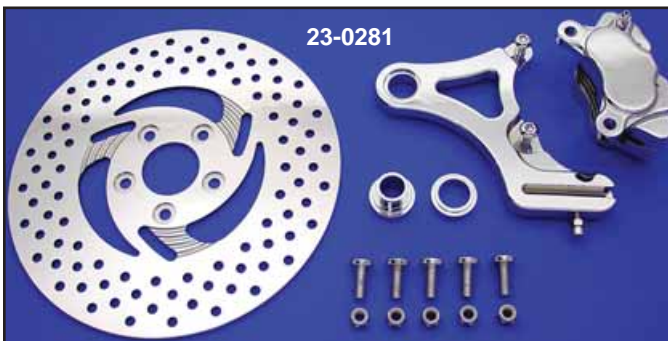

Billet Rear Caliper Kit

BIG TWIN

23-0280
Installed

1986-99 Dura Rear Caliper Kit features chrome billet caliper and bracket. 11.5" razor disc included.
VT No. 23-0655

23-0280

Chrome Dura Billet Rear Caliper Kit includes caliper, bracket and polished stainless steel disc with bolts. Fits ST models.

VT No.	Year
23-0280	1987-99
23-0282	2000-05
23-0884	Caliper Seal Kit

23-0853

Billet Caliper Kit features 4 piston design for 1987-99 ST models. Order disc separately.
VT No. 23-0853

23-0261

23-0264

Chrome Billet Rear Calipers feature 4-piston design with mount brackets included.

VT No.	Year/Model
23-0264	1989-99 ST
23-0265	2000-05 ST
23-0879	Pad Set

23-0281

Chrome 1986-99 Billet Caliper Kit for ST includes chrome caliper and polished rear disc.

VT No.	Style
23-0261	18 Spoke
23-0281	Razor
23-0884	Caliper Seal Kit

23-0865

23-0866

Edart Billet Caliper fits front and rear 1986-99 ST. Order rear bracket separately.

VT No.	Item	Type
23-0865	Caliper	4 Piston
23-0870	Caliper	6 Piston
23-0866	Bracket	