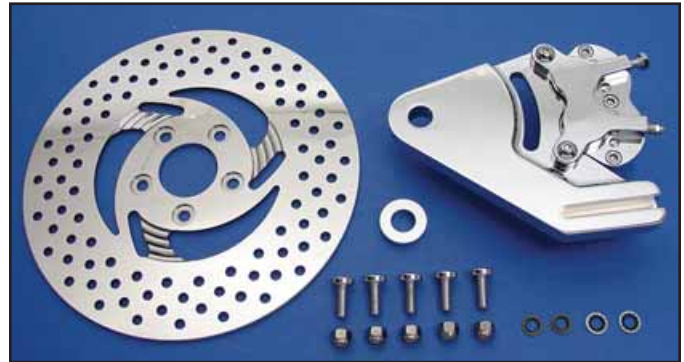

Billet Rear Caliper Kit

BIG TWIN

23-0280
Installed

1986-99 Dura Rear Caliper Kit features chrome billet caliper and bracket. 11.5" razor disc included.
VT No. 23-0655

23-0280

Chrome Dura Billet Rear Caliper Kit includes caliper, bracket and polished stainless steel disc with bolts. Fits ST models.

VT No.	Year
23-0280	1987-99
23-0282	2000-05
23-0884	Caliper Seal Kit

23-0853

Billet Caliper Kit features 4 piston design for 1987-99 ST models. Order disc separately.
VT No. 23-0853

23-0261

23-0264

Chrome Billet Rear Calipers feature 4-piston design with mount brackets included.

VT No.	Year/Model
23-0264	1989-99 ST
23-0265	2000-05 ST
23-0879	Pad Set

23-0281

Chrome 1986-99 Billet Caliper Kit for ST includes chrome caliper and polished rear disc.

VT No.	Style
23-0261	18 Spoke
23-0281	Razor
23-0884	Caliper Seal Kit

23-0865

23-0866

Edart Billet Caliper fits front and rear 1986-99 ST. Order rear bracket separately.

VT No.	Item	Type
23-0865	Caliper	4 Piston
23-0870	Caliper	6 Piston
23-0866	Bracket	