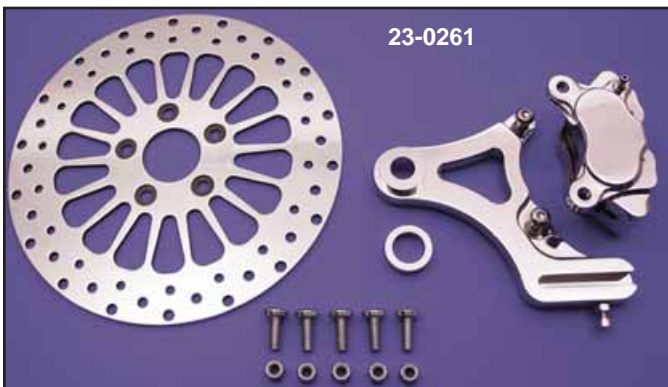

Billet Rear Caliper Kit

BIG TWIN

23-0280
Installed

1986-99 Dura Rear Caliper Kit features chrome billet caliper and bracket. 11.5" razor disc included.
VT No. 23-0655

23-0280

Chrome Dura Billet Rear Caliper Kit includes caliper, bracket and polished stainless steel disc with bolts. Fits ST models.

VT No.	Year
23-0280	1987-99
23-0282	2000-05
23-0884	Caliper Seal Kit

23-0853

Billet Caliper Kit features 4 piston design for 1987-99 ST models. Order disc separately.
VT No. 23-0853

23-0261

23-0264

Chrome Billet Rear Calipers feature 4-piston design with mount brackets included.

VT No.	Year/Model
23-0264	1989-99 ST
23-0265	2000-05 ST
23-0879	Pad Set

23-0281

Chrome 1986-99 Billet Caliper Kit for ST includes chrome caliper and polished rear disc.

VT No.	Style
23-0261	18 Spoke
23-0281	Razor
23-0884	Caliper Seal Kit

23-0865

23-0866

Edart Billet Caliper fits front and rear 1986-99 ST. Order rear bracket separately.

VT No.	Item	Type
23-0865	Caliper	4 Piston
23-0870	Caliper	6 Piston
23-0866	Bracket	