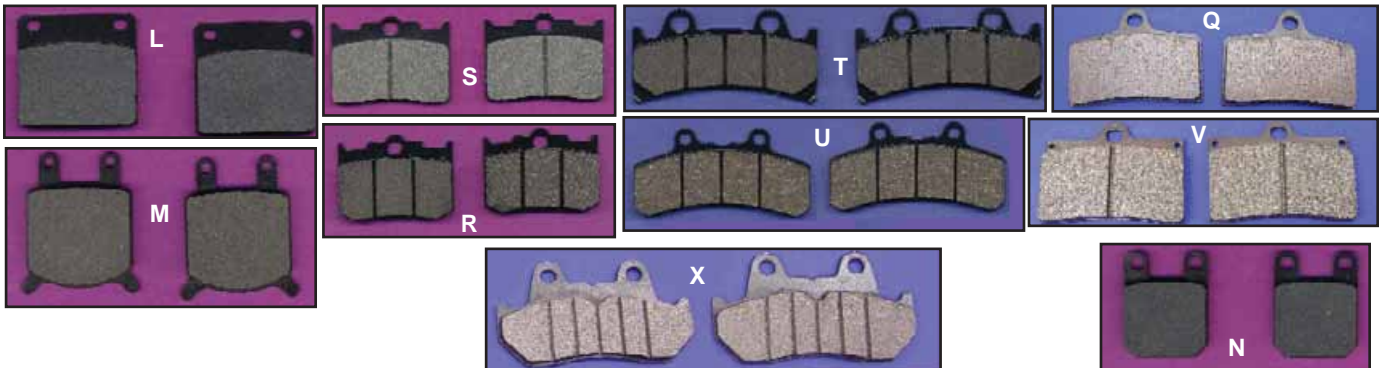

Disc Pad Sets for Aftermarket Custom Calipers

Fits:	Dura Soft	SBS Ceramic	SBS Carbon Tech	Dura Ceramic	Photo
Edart	23-0879	—	—	—	X
Brembo Style	23-0788	—	—	—	V
GMA Model "A"	23-0591	23-4550	23-4512	—	L
GMA Model "B"	23-0592	23-4554	23-4514	—	M
GMA Model "E"	23-9174*	23-4553*	23-9169*	23-9878	N
GMA Model "M"	23-4538	—	—	23-9874	Q
GMA (Inside-Out)	—	—	—	23-0941	Z
Jaybrake Small 2-piston	23-9174*	23-4553*	23-9169*	—	N
Jaybrake 2 piston ADC/ADCS	23-0592	23-4554	23-4514	—	M
Jaybrake 6 piston A6 L/R	—	23-4557	—	—	T
Performance Machine 162 x 2	23-9036	23-4552	—	—	P
Performance Machine 125 x 2	23-9174	23-4553	—	23-9945	N
Performance Machine 125 x4S	23-9174	23-4553	—	23-9945	N
Performance Machine 125 x 4SL	23-9174	23-4553	—	23-9945	N
Performance Machine 125 x 6	—	23-4558	—	—	U
Performance Machine 137 x 6	—	23-4558	—	—	U
Performance Machine 124x 4HR	—	23-4555	—	—	R
Performance Machine 137 x 4	—	23-4555	—	—	R
Performance Machine 125 x 4R	23-9037	23-4556	—	23-9946	S

*Note: Set of Four