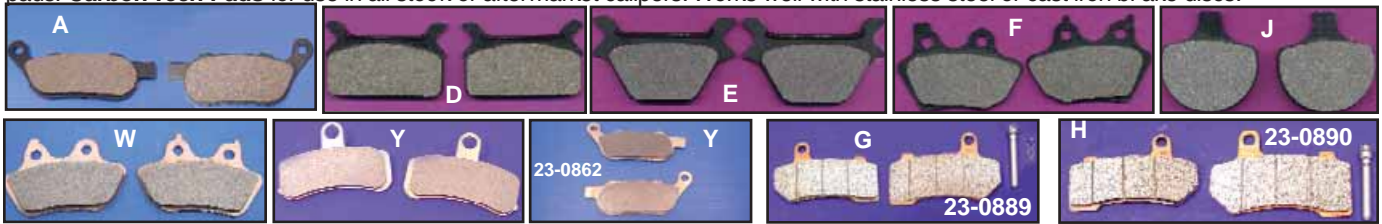

Disc Brake Pad Set

Disc Brake Pads available in **Dura** or **SBS** brand. **Dura Brake Disc**, **Dura Brake Disc Kevlar** for excellent stopping on all types of disc brake discs. **Dura Brake Disc** replacement pads are a soft compound designed to be compatible to all types of brake discs. **SBS brand** is available in **Sintered**, **Ceramic** or **Carbon Tech** compounds. **Sintered Metal Pads** provides maximum stopping power but can never be used in calipers that were originally equipped with non-sintered pads. Works best with stainless steel disc brake discs. **Ceramic Pads** are for general purpose use on carbon steel brake discs and can be used on calipers or originally equipped with sintered metal brake pads. **Carbon Tech Pads** for use in all stock or aftermarket calipers. Works well with stainless steel or cast iron brake discs.

Rear Disc Pad Sets for Stock Type Calipers

Fits	OEM	Dura Soft	Dura Ceramic	Dura Semi Metallic	Dura Kevlar	Dura Sintered	SBS Sintered	SBS Ceramic	SBS Carbon Tech	Photo #
1986-99 FLT	43957-86A	23-2282	23-0991	—	23-0627	23-0956	23-1778	23-1748	23-1777	D
1987-99 FXR, ST, FXD	44213-87	23-9163	23-0992	23-0642	23-0620	23-0957	23-1780	23-1752	23-1779	E
2000-05 ST										
2000-07 FLT, FXD	44082-00	23-0526	23-0993	23-0643	23-0546	23-0958	23-4559	23-1781	23-1782	F
2006-07 ST	46721-06	23-1794	23-0917	—	—	23-0959	23-4562	—	—	W
2008-up ST, FXD	42298-08	23-0885	23-0994	23-0893	23-0886	—	23-4563	—	—	A
2008-up FLT	41852-08	—	23-0995	23-0894	23-0889	—	—	—	—	G

Front Disc Pad Sets for Stock Type Calipers

1984-99 FLT, ST FXR, FXD	44063-83	23-0512	23-0996	23-0647	23-0625	23-0960	23-1784	23-1762	23-1785	J
2000-07 FLT, ST FXD	44082-00	23-0526	23-0993	23-0643	23-0546	23-0961	23-4561	23-4560	23-1782	F
2008-up ST, FXD	44082-08	23-0887	23-0997	—	23-0888	23-0862	23-4564	—	—	Y
2008-up FLT	41854-08	—	23-0998	23-0894	23-0890	—	—	—	—	H