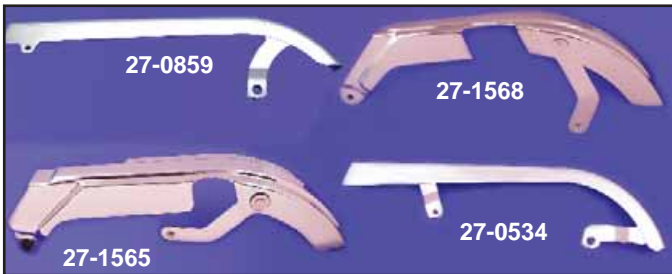

ST Custom Belt Guard

27-0185
Installed

27-1116 Installed

27-1119

27-1120

Shorty Chrome Upper Belt Guard for ST models. Includes mounting hardware.

VT No.	Year	Belt	Model
27-0185	1986-06	1.25", 1.5"	FX-FLST
27-1116	2007-up	20 mm	FXST-FLST
27-1119	2007-up	1"	FLST
27-1120	2008-up	20 mm	FXST

Belt Guard FXR-FXB-FXD

Chrome Rear Belt Guards for models listed.

VT No.	OEM	Fits
27-1568	91739-87A	1987-94 FXR-FXRS-FXLR
27-1565	91774-85A	1985-86 FXR-FXRS-FXSB
27-0527	60293-90A	1992-99 FXD-FXDL-FXDWG
27-0534	60293-00	2000-05 Dyna models
27-0859	60303-06	2006-up Dyna models
31-0946	49216-06	2006-up FXD Bracket

Chrome Dress Up Kits fit FXD models. Kits include upper and lower belt guard with a chrome pulley cover.

VT No.	Pulley Size	Year
27-0679	70	1991-99
27-0680	61	1991-99
27-0681	70	2000-06
27-0790	70	2007-up

27-0688 Installed

06-up Shorty Upper Belt Guard for FXD-FXDWG models.
VT No. 27-0688

27-1650

27-1651

27-1727

27-0686

Chrome Lower Belt Guard Covers for belt drive FXR-FXD-FLT models. Note Pulley Tooth size.