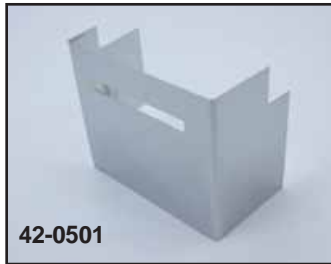

Battery Hardware

Battery Cover

Chrome Battery Side Cover.

VT No.	Fits	Style
42-0502	1990-96 all FXD	Square View Holes
42-0501	1990-96 all FXD	Single Slot View Hole
42-0500	1990-96 all FXD	Louvered
42-0097	1990-96 all FXD	Louvered w/Square View Hole
42-0714	1990-96 FXD	Embossed
42-0882	1997-05 FXD	Embossed

Iso Mounting Rubber Studs. All types UNC threads 1/4" used on XL battery box and oil tank, 28-0619 used on FX dash.

VT No.	OEM	#	Size	Type	Qty
28-0546	62563-65	A	1/4"	Male-Male	5
28-0549	62563-65T	A	1/4"	Male-Male	5
28-0418	w/Spring	A	1/4"	Male-Male	5
28-0547	62563-66	B	5/16"	Male-Male	Ea
28-0402	62569-94	B	5/16" x 1/4"	XL Oil Tank	Ea
28-0619	50235-63	C	5/16"	Male-Female	Ea
28-2247	69125-65	D	5/16"	Male-Male, horn	Ea

Hex Rubber Iso Mount has 1/4 x 20 threads on each end.

VT No.	Type	Qty
28-0658	Hex	5
28-0749	Hex	2
28-0636	Lord (Round)	Each

FXR Battery Tie Down Bracket replaces 66183-82, zinc.

VT No.	Item
31-0259	Bracket
37-0560	Hex Bolt for Above