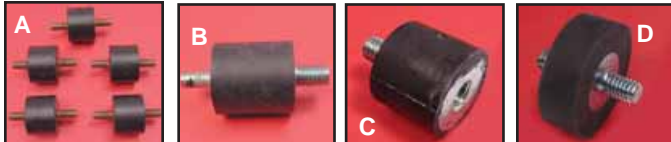

Battery Hardware

Battery Cover

Chrome Battery Side Cover.

VT No.	Fits	Style
42-0502	1990-96 all FXD	Square View Holes
42-0501	1990-96 all FXD	Single Slot View Hole
42-0500	1990-96 all FXD	Louvered
42-0097	1990-96 all FXD	Louvered w/Square View Hole
42-0714	1990-96 FXD	Embossed
42-0882	1997-05 FXD	Embossed

Iso Mounting Rubber Studs. All types UNC threads 1/4" used on XL battery box and oil tank, 28-0619 used on FX dash.

VT No.	OEM	#	Size	Type	Qty
28-0546	62563-65	A	1/4"	Male-Male	5
28-0549	62563-65T	A	1/4"	Male-Male	5
28-0418	w/Spring	A	1/4"	Male-Male	5
28-0547	62563-66	B	5/16"	Male-Male	Ea
28-0402	62569-94	B	5/16" x 1/4"	XL Oil Tank	Ea
28-0619	50235-63	C	5/16"	Male-Female	Ea
28-2247	69125-65	D	5/16"	Male-Male, horn	Ea

Hex Rubber Iso Mount has 1/4 x 20 threads on each end.

VT No.	Type	Qty
28-0658	Hex	5
28-0749	Hex	2
28-0636	Lord (Round)	Each

FXR Battery Tie Down Bracket replaces 66183-82, zinc.

VT No.	Item
31-0259	Bracket
37-0560	Hex Bolt for Above