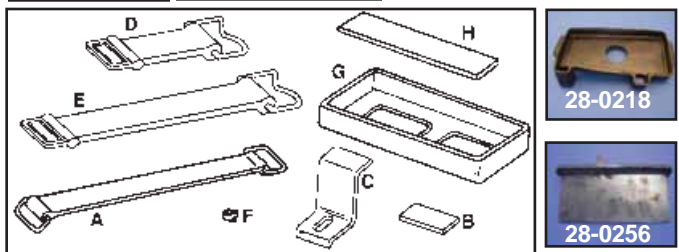

Replacement Battery Top Foam Pads, 10pk.
VT No. 28-0626

Rubber Battery Pad Set fits 12N16 sized batteries on FXE and XL models.
VT No. 28-0539

Chrome FXST-FLST Battery Cover slips over the top of the battery on 1984-99 models.
VT No. 42-0427

Battery Tray Rubbers.

VT No.	Type
28-0746	Small, 6.4" x 7.15"
28-0748	Large, 4" x 8"

FXST Battery Hardware for 1984-99 Softail models.

VT No.	#	OEM	Item	Year
28-2217	A	66105-77	Strap	1984-92
28-0138	B	66004-93	Clamp Pad	1993-99
31-0260	C	66185-93	Clamp	1993-99
28-0136	D	66109-93	Front Strap	1993-99
28-0137	E	66111-93	Rear Strap	1993-99
37-8933	F	10067	Vent Clamp	50 pack
28-0423	G	66210-85B	Tray Insert	1986-97
28-0218	G	66210-97	Tray Insert	1998-99
28-0256	G	66210-00	Tray Insert	2000-up
28-0539	H	66309-84 66103-74	Pad	Pair