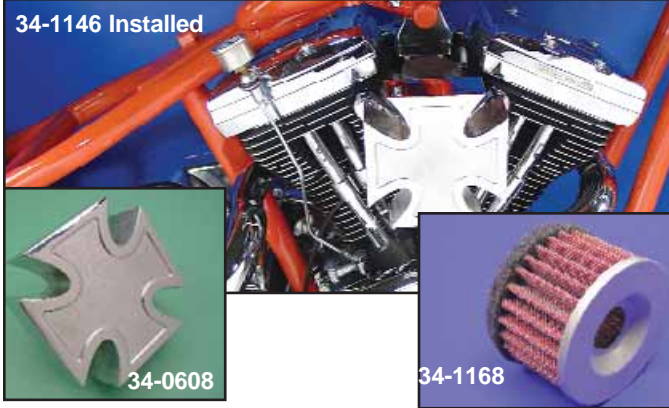

Skull Design Air Cleaner Assembly fits CV and EFI models. Mount bracket available separately.
VT No. 34-1237

Air Cleaner

Wind Funnel Air Filter Kit includes bracket with integral breather which will mount the funnel in a forward horizontal position. Order with or without turbo fan.

VT No. Type
34-0488 Fan
34-1207 Without

34-1146 Installed

34-0608

34-1168

34-1204

Turbo-Fan Velocity Stack includes billet stack with inverted cone filter installed. Turbo fan turns on precision ball bearings up to 10000 RPM.
VT No. 34-1204

Chrome Maltese Carb Cover includes backing plate and filter. Available as kit or carb cover and backing plate only. Kits include brackets and or breather kits as required to fit stock original carb. Center portion of cross is matt chrome finish.

VT No.	Year	Model
34-1145	2000-up	TC-88
34-1146	1993-99	BT
34-1147	1990-92	BT
34-1148	1984-89	BT

34-0880

Maltese Carb Cover and Backing Plate. Center portion of cross has a matte finish. Order filter and brackets separately.