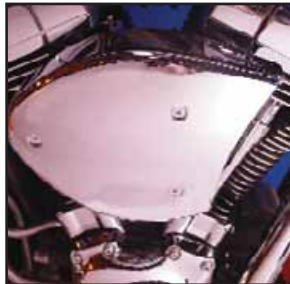

**Chrome Teardrop Air Cleaner Assembly** fits S&S "E" models. Filter and back plate included.  
**VT No. Item**  
**34-0849** Assembly  
**34-0948** Filter Only

**Chrome Scoop Air Cleaner Cover** mounts with 3-screws.

**VT No. Model Item**  
**34-0453** S&S "E" Cover  
**34-0455** CV Cpt

**Chrome S&S Air Cleaners** for stock carburetors. Complete with cover, backing plate, element and all hardware needed for installation.

**VT No. Fits**  
**34-0108** 1984-89 BT  
**34-0109** 1993-99 BT Evo  
**34-1099** 1999-up TC-88  
**15-0354** Mounting Gasket

**Chrome Steel Air Scoop** fits S&S E & G carbs.  
**VT No. 34-0985**

**Billet Carb Support** on S&S "E" installations. Order banjo bolts and brackets separately for Ev or TC88. Bracket only drilled for S&S. No holes for CV air cleaner.