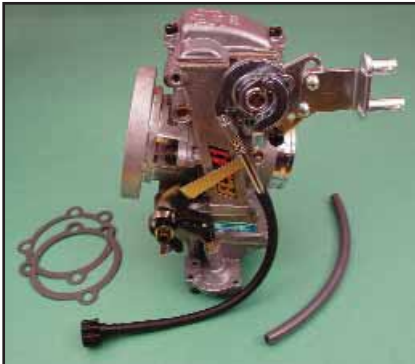

# CV Keihin Carb

**38mm Keihin CV Carburetors** are made in Japan for dual cable operation. Replaces 27421-99C. Fits Big Twin.  
**VT No. 35-9283**

**Flatside Carburetor Kit** features smooth air/fuel flow for low and mid range power. Installs with stock cable but requires performance intake manifold. Fits 1990-up Evo and Twin Cam Big Twin models.

VT No.	OEM	Item	Size
35-0065	27934-99	Carburetor	44
35-0027	29641-99	Carburetor	42
35-0066	27636-99	Manifold 1990-99 Evo	
35-0067	29635-99	Manifold 1999-up TC-88	

**Keihin FCR Carburetor Kits** for 1990-99 BT feature a smoothbore Venturi accelerator pump (air filter adapter allows the use of an air cleaner designed for stock CV carb to be used) and mounting hardware. Uses stock type CV cables.

VT No.	Type
35-9330	Without air cleaner
35-9331	With air cleaner

**Yost Power Tubes** are fuel atomizers, which atomize the fuel to its finest form as it enters the cylinders. The CV-40 kit includes (1) power tube, (1) drill bit, (2) washers, (2) flow control needles and (4) main jets. Detailed instructions are included with each kit.

VT No.	Fits
35-9232	Screamin' Eagle CV44
35-9354	40 mm CV 1988-up REV 1
35-9236	44mm CV 1988-up REV1

**CV Carb Rebuild Kit** includes seals, O-Rings, diaphragm and vacuum piston.  
**VT No. 35-0465**

**Keihin Carb Rebuilds** contains needle, proper o-rings and diaphragm.