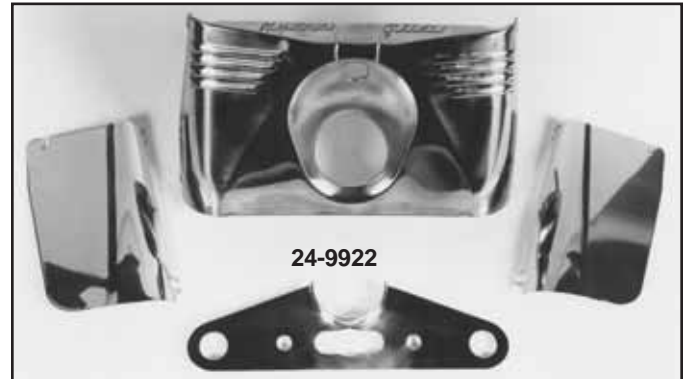

Fork Panel

Fork Covers fit 1949-59 FLH Triple Trees.

VT No.	Years	Item	Finish	Note
24-9913	1955-59	3 Pc Kit	Chrome	3 Rib, HG
24-9909	1955-59	3 Pc Kit	Stainless	3 Rib, HG
24-9912*	1949	4 Pc Kit	Stainless	4 Rib
24-9922*	1950-54	4 Pc Kit	Stainless	4 Rib, HG
24-9902	1949-59	Left SS	46281-49	
24-9903	1949-59	Right	SS 46273-49	
24-9923	1950-54	Front	Stainless	4 Rib HG
24-9924	1949	Front	Stainless	4 Rib
24-9906	1955-59	Front	SS 46273-49A	3 Rib HG
24-9907	1955-59	Front	Chrome	3 Rib HG
37-0547	1949-59	—	Mount Kit	

*Note: 1949-53 type feature straight ribs and include VT No. 24-9904 tree cover.

Control Cable Guide replaces 56600-49 on 1949-60 FLHs to prevent cables and wiring from abrasion on top triple tree, black plastic construction.

VT No. 28-0222