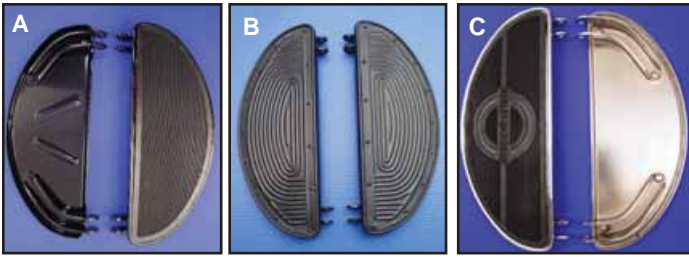

Footboard Set

Oval Style Shape Footboards fit the stock mounting brackets on 1940-84 FL and 1940-65 45 models. Footboards replaces 50603-40.

| VT No. | # | Finish Note | Year |
|---------|---|----------------------------|---------|
| 27-0907 | A | Black Rubber Mats | 1940-65 |
| 27-0908 | A | Chrome Rubber Mats | 1940-84 |
| 27-0884 | | Chrome Rubber Mats | 1940-84 |
| 27-0915 | B | Black Metal top | 1940-45 |
| 27-0900 | C | Chrome Rubber H-D Logo Mat | 1940-65 |
| 27-0916 | D | Black H-D Logo Mats | 1940-65 |

Footboard Mats sold in pairs. Must be affixed by adhesive or rivets, on earlier models.

| VT No. | # | Year | Color |
|---------|---|---------|------------------|
| 28-0413 | A | 1966-up | Black |
| 28-0414 | A | 1966-up | White |
| 28-0429 | A | 1966-up | Teal |
| 28-0430 | A | 1966-up | Orange |
| 28-0431 | A | 1966-up | Blue |
| 28-0432 | A | 1966-up | Yellow |
| 28-0404 | B | 1940-65 | Black, H-D |
| 28-0858 | B | 1940-65 | Black, H-D |
| 28-0405 | B | 1940-65 | White, Plain |
| 28-0672 | B | 1940-65 | Black, Plain |
| 27-0597 | | 1914-65 | Rivets, 28 piece |

Chrome 'D' Shaped Footboards include rubber pads. The Iso boards feature a raised footboard pad with anti-vibration rubbers. Sold in pairs.

| VT No. | Year/Model | Type |
|---------|------------|-------------------|
| 27-0904 | 1966-73 FL | Solid/Set |
| 27-0903 | 1966-85 FL | Iso/Set |
| 27-0918 | 1966-85 FL | Kit with brackets |