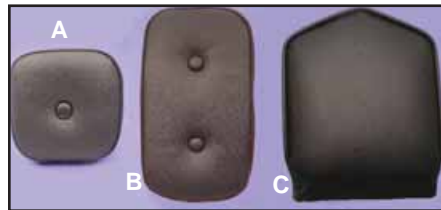

# Sissy Bar

**Sissy Bar Side Strap and Backs.** Order top and straps separately.

Fitment	Side Straps	Lowboy 16" Back	Mini Lowboy 11" Back	Shorty Hand Rail Short	Sissy Bar Back Width
72-85 FX-FXE	50-0804	50-0813	50-0817	—	8"
58-84 FL-FLH	50-0805	50-0811	50-0815	50-0819	8 3/4"
82-94 FXR	50-0806	50-0812	50-0816	—	6 3/4"

Screw Set for Above 37-1507

**Mini Back Rest** in black features a stainless steel insert with chrome frame mounting system for short sissy bars. Replaces 52513-94.  
**VT No. 47-0753**

**Button Sissy Bar Pads** mount to square stock sissy bars, Mini fits 12" bar, 2 button fits 16" bar. Chrome mount clamps included. Pads available as black only.