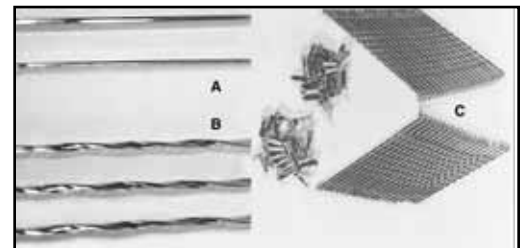

16" Heavy 5-8 Gauge Spoke Set in chrome or stainless finish.
VT No. Finish
45-0737 Chrome
45-0738 Stainless

1973-up Alloy Hub Spoke Sets with Single or Dual Disc with vertical flanges to house spokes. Sets include 20 long and 20 short shank spokes. Shank is 8 gauge portion which fits in hub flange with 40 nipples.

All Spokes Listed Are 6-8 Gauge

Twirled-Diamond-Stock are noted as the following:

- B** Twirled Buchanan
- B** Twirled v-Twin
- A** Diamond Buchanan
- C** Ripple Style

6/8 Gauge Nipple Set fit our spoke sets, 40 pieces.

VT No. Type

- 45-0626** Chrome Standard
- 45-0101** Chrome Replica
- 45-0680** Stainless Standard
- 45-0749** Chrome Extended
- 45-0750** Stainless Extended
- 45-0521** Chrome Extended Longer Type

SPOKE SETS FOR ALLOY FRONT DISC SPOOLS											
Chrome V-Twin	Chrome Buchanan	Chrome Twirled V-Twin	Chrome Twirled Buchanan	Stainless Twirled Buchanan	Chrome Diamond Buchanan	Chrome Rippled Buchanan	Stainless V-Twin	Stainless Buchanan	Size	Rim Type*	Note
45-0606								45-0661	19"	C	
45-0623	45-0718	45-0705	45-0676	45-0699	45-0683		45-0714	45-0660	19"	DC	
45-0607	45-0719	45-0751	45-0686	45-0701	45-0687	45-0755	45-0612	45-0662	21"	DC/C	
45-0611							45-0612		21"	DC/C	5