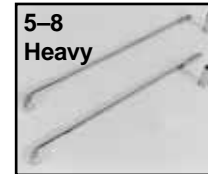

16" Heavy 5-8 Gauge Spoke Set in chrome or stainless finish.
VT No. Finish
45-0737 Chrome
45-0738 Stainless