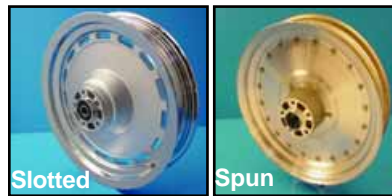

Chrome Cast Wheels

Slotted

Spun

Chrome Cast Wheels are of aluminum construction. Ready to bolt on. Fit FX-FL 1973-84 Rear 16".

52-0798 Slotted Chrome

52-0838 Spun Polished