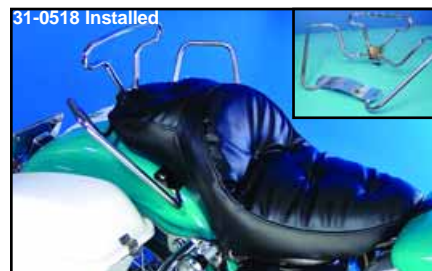

1958-84 for FLH

47-0534
Puffy Top

Puffy Top VT No. 47-0534 shown with 31-0518 seat rail installed

47-0533
Classic Smoothie

FLH Frame Mount Saddle for 1958-84 FLH-FXE-FXWG with Bobbed Tanks, features low seat position, clips to frame in front, mounts in rear to stock handrail. Order mount strap VT No. 31-4005, FL width fenders. Holes may have to be drilled to mount cross strap. Move luggage rack back for clearance or replace with VT No. 50-1013 luggage rack.

VT No.	Style
47-0534	Puffy Top
47-0533	Classic Smoothie

47-8654

Passenger Pads fit stock seat rails on 1977-85 FLH-FLT- FLHT. Available in pillow style Naugahyde to match factory style seats. Includes mount, 13" tall. Passenger pads will fit seat rail shown.

VT No. 47-8654

31-0518 Installed

Chrome Seat Rails for 1977-84 FLH Includes clamp, 13" tall.

VT No. 31-0518

FLH Seat Bracket attaches frame mount seat to 1958-84 FLH. Bolts to stock fenders 1976-84, Zinc plated.