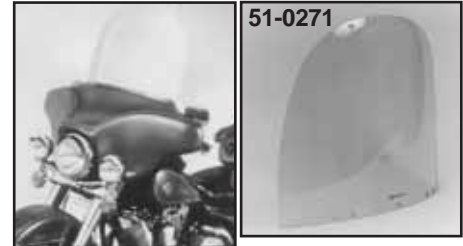

51-0271 Installed
FLH Replacement Screens fits FLH with fairing 4 or 5 Speed.

VT No.	Type
51-0271	Clear 18"
51-0272	Tint 18"
51-0274	Tint 7"