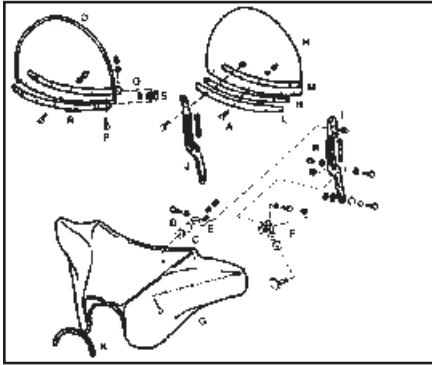

Windshield for FLH

1969-84 FLH Fairing & Hardware

Lexan Type

VT No. # OEM	Item
37-0675A 2921	Screw Kit with nuts
37-0676B 5933W	Spacer (Bracket to fork)

37-0678D 6261	Neoprene Washer
51-0271H 58181-78	Lexan Windshield only

37-0679K 58320-76	Fairing Trim Black
31-0535L 58411-76A	Brace Outer
31-0536M 58412-76A	Brace Inner
37-0680N 58416-77	Adhesive Tape

For Beaded Type

51-0270O 58164-69	Beaded Shield Mount Bolt Set
9201-33P Kit	Clamp Windshield Molding
31-3985S 58048-50	Clamp Windshield Molding

Windshield Hardware Bolts feature chrome acorn nuts and Phillips screws to secure FL Beaded and Lexan Police shields. Stainless molding clamps are a longer version to attach top to center of beaded shields, replaces 580408-50.

VT No.	Item	U/M	Type
31-3985	Clamps	Pair	
9200-33	Screw Set		Chrome
9201-33	Screw	Set	Cad

Chrome Windshield Trim fits Big Twin shields on fairing models. Utilizes stock mounting hardware. Foam backed to prevent scratching shield. Fits L1977-85 FLH not FLT.