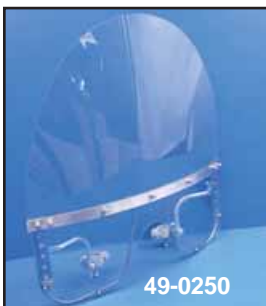

Windshield for Spring Fork

1936-57 Spring Fork Clear Windshield Complete includes zinc plated fittings for mounting to handlebars. Mount kit is included with shield.

VT No.	Item
49-0250	Shield Complete
49-0257	Top Shield & Lower
49-0264	Top Shield Only
49-0858	Clamp Set Only